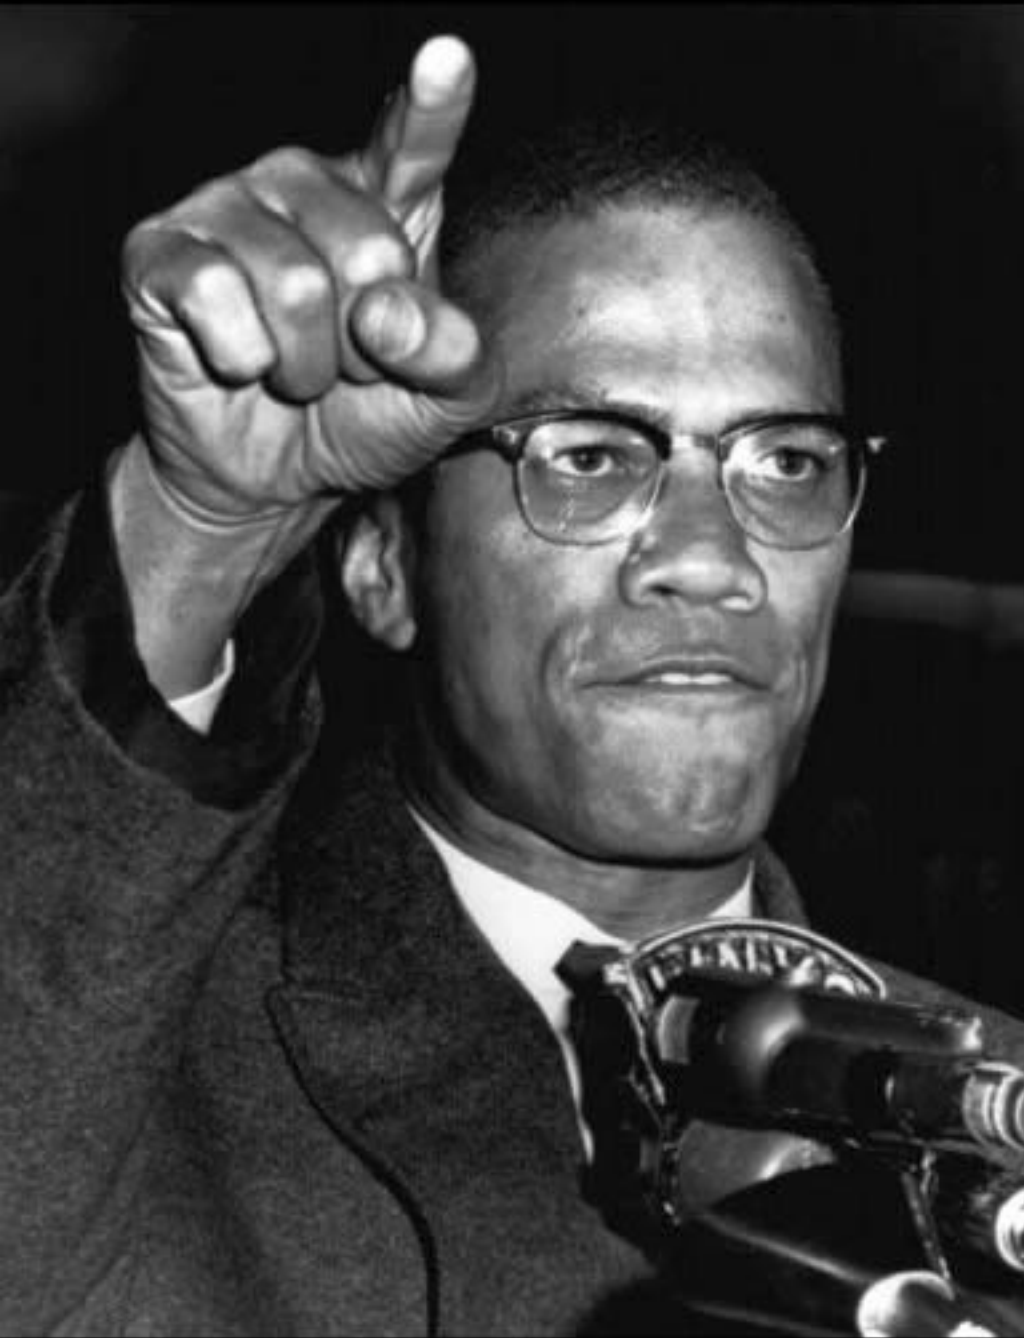

**Eventi e personaggi
politici del XX secolo**

Chicago Daily Tribune

Home

DEWEY DEFEATS TRUMAN

G.O.P. Sweep Indicated in State; Boyle Leads in City

REPUBLICAN TICKETS AHEAD IN VOTE

RECORD CITY VOTE SEEN IN LATE TALLIES

WILLING IN ELECTORS

BOYLE LEADS IN CITY

Early Count Shows C.O.P. Sweeps Edge

WIFE SEEN

WIFE SEEN

ACHTUNG!
SIE VERLASSEN
JETZT
WEST BERLIN